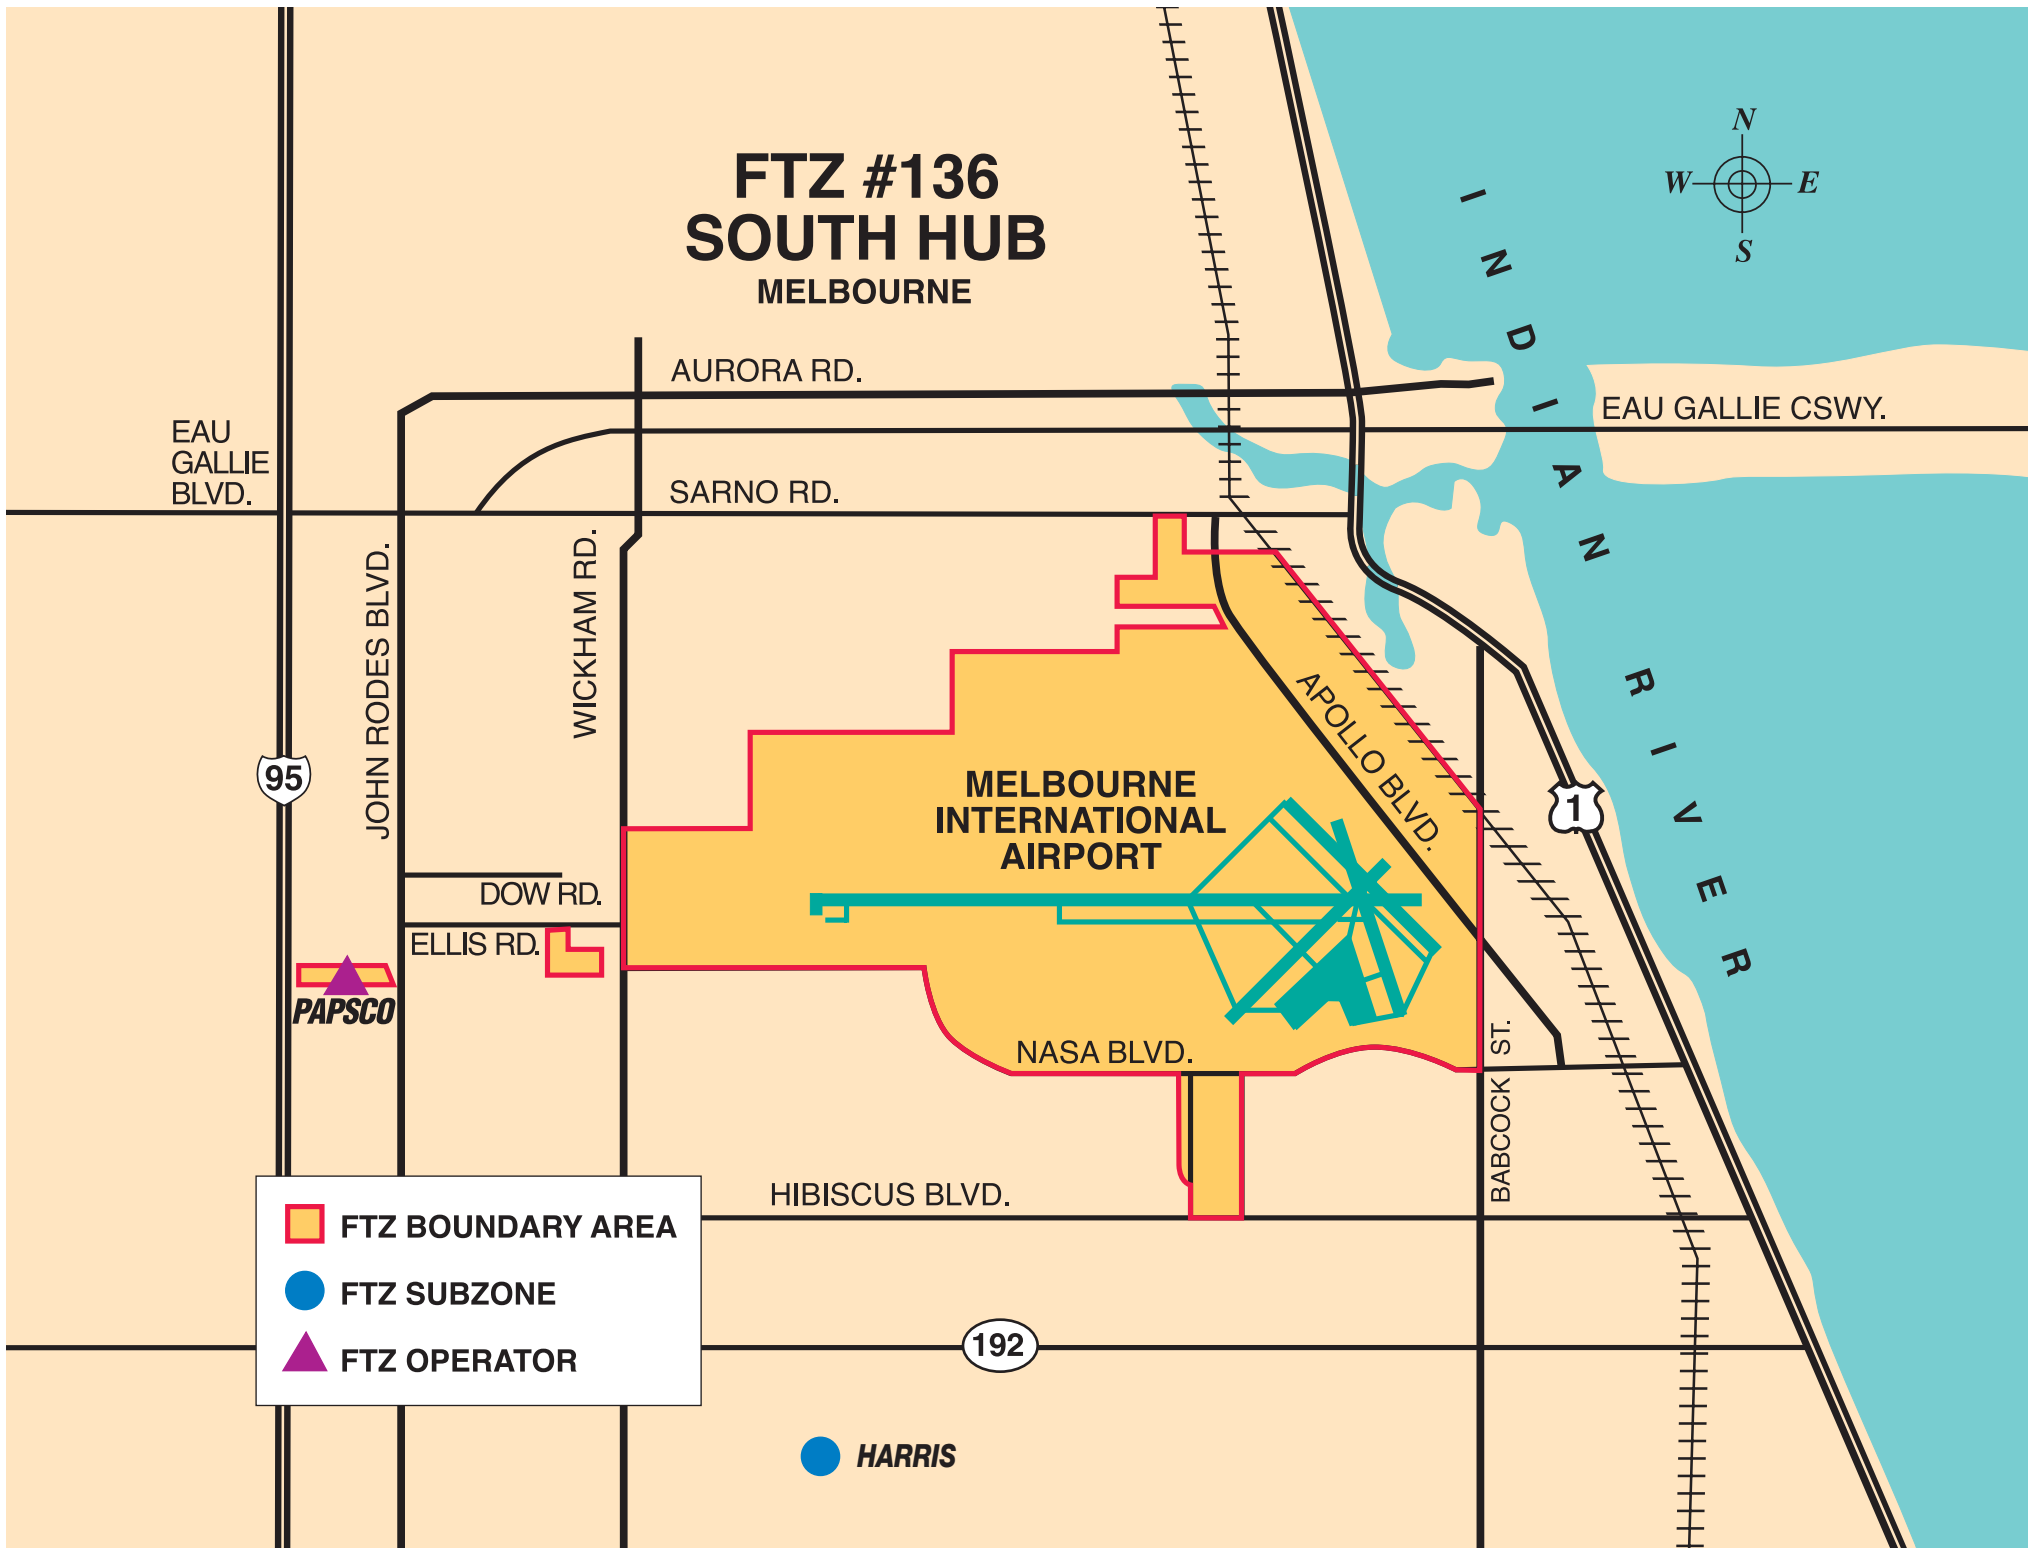

FTZ #136 SOUTH HUB MELBOURNE

-  FTZ BOUNDARY AREA
-  FTZ SUBZONE
-  FTZ OPERATOR

 HARRIS