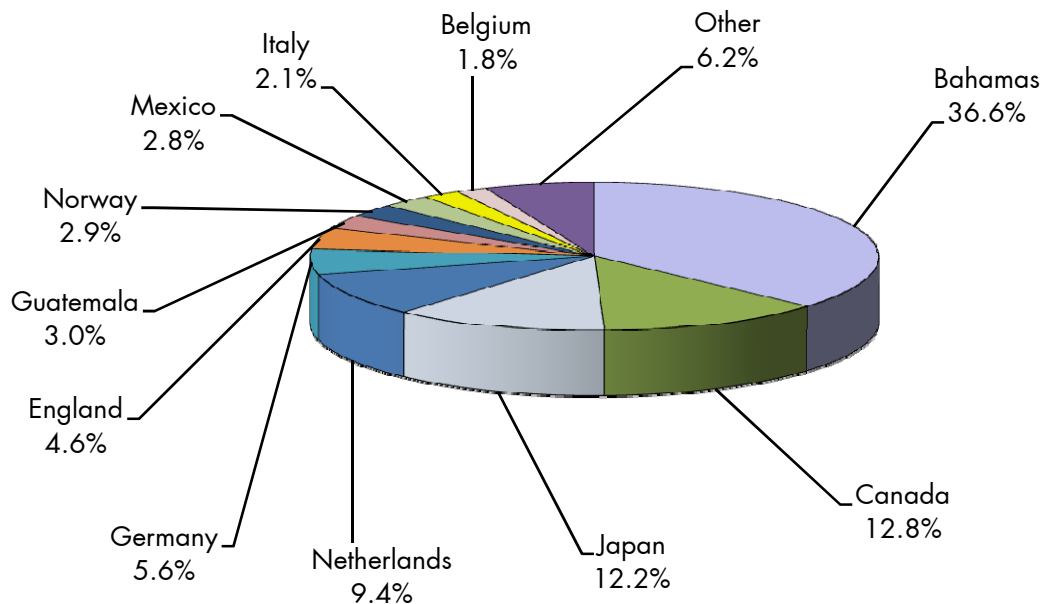

COUNTRY	TONS*
Bahamas	726,421
Canada	254,352
Japan	242,253
Netherlands	185,961
Germany	111,038
England	91,105
Guatemala	58,684
Norway	56,833
Mexico	56,000
Italy	42,462
Belgium	35,320
Other	123,658
TOTAL**	1,984,087

*Sum of all import/export cargo to/from country in question.

**Excludes trade within the United States.

Source: Canaveral Port Authority